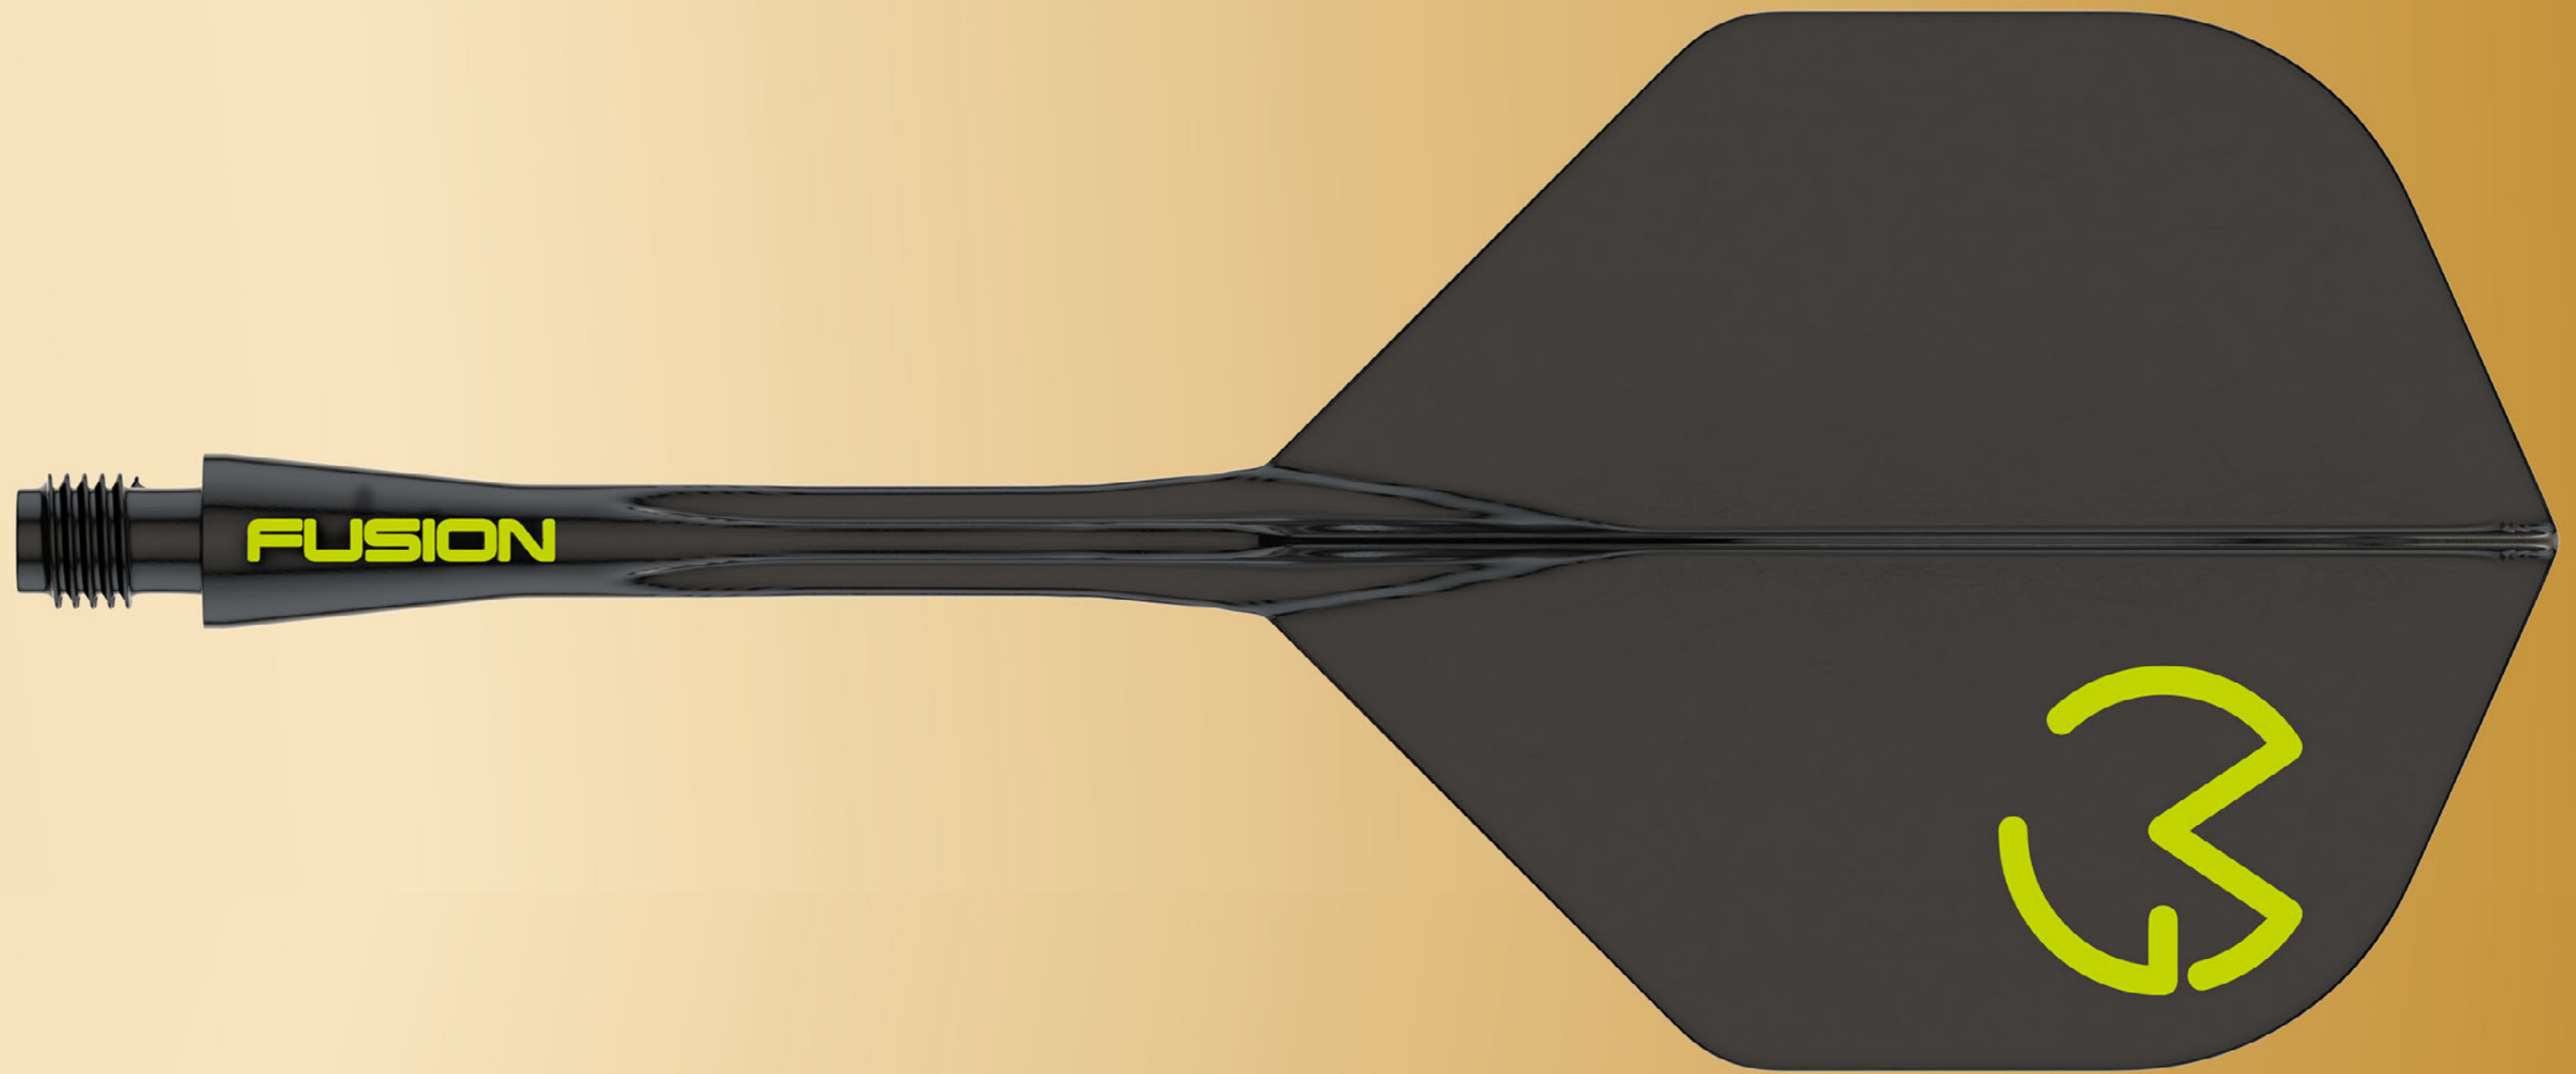

# EVDX

MICHAEL VAN GERWEN  
OFFICIAL PRODUCT

**NEW 21G + 24G STEEL WEIGHTS**

# EVDX

MICHAEL VAN GERWEN  
OFFICIAL PRODUCT

**NEW 20G SOFT TIP (FULL WEIGHT)**

# **FUSION**

**MVG FUSION #2 + #6 INTEGRATED FLIGHT  
(SHORT / INTERMEDIATE / MEDIUM)**

**LTD EDITION SHIRT - FINAL STOCK**